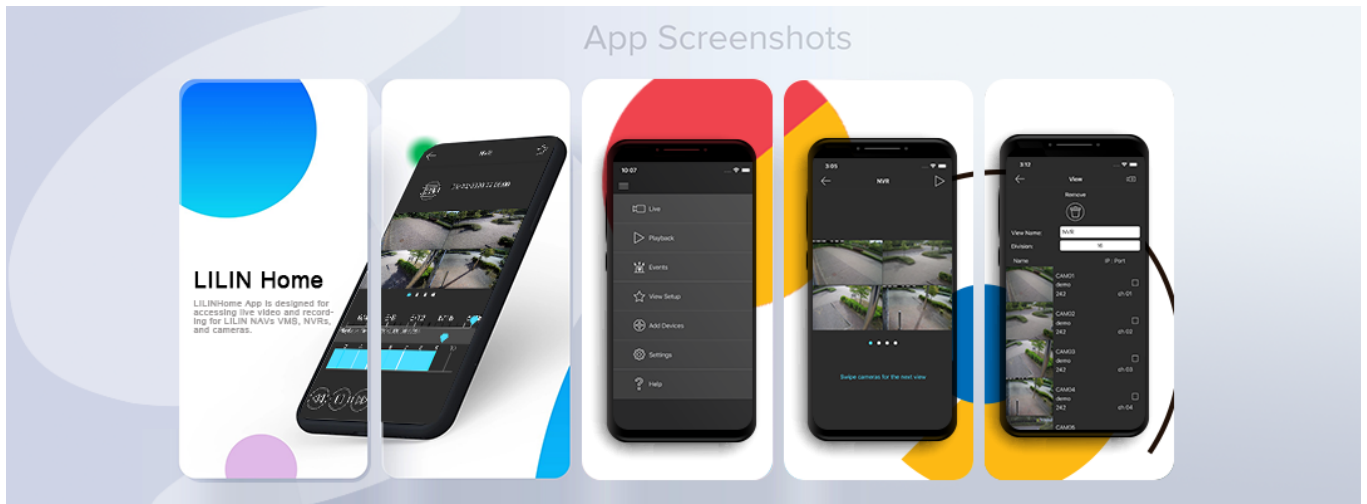

LILINHome App

Features

- Easy access to NVRs
- No cameras of NVRs configuration needed
- No window division configuration needed
- Designed for end users accessing NVR

User Manual

[User Manual \(EN\)](#)

[User Manual \(TW\)](#)

Download

[Android App Download](#)

[iOS App Download](#)

Description

LILINHome App is designed for accessing live video and recording for LILIN NAVs VMS, NVRs, and cameras. Two-way audio, push notification, digital output control, and PTZ control are supported by the App. Easy configuration for LILIN P2P NVR is supported, no complicate camera settings. Secured credentials stored and cloud configurations are also supported.

Specifications

Model	LILINHome App
Live Video Output	LILIN NAV/NVR/IP camera
View setup	Unlimited
Windows division	16/12/8/6/4/1
Digital zoom	Supported, live and playback
Digital Outputs	LILIN NAV/NVR/IP camera
Playback timebar	Supported
Snapshot backup	Supported
SD playback	Yes
Two-way audio	LILIN IP camera
P2P connection	NVR
PTZ Control	LILIN IP camera/NVR/NAV
PTZ click-to-center	LILIN PTZ
Auto Focus	Z series IP camera & PTZ
Landscape & portrait mode	Supported
NVR/DVR live video	LILIN 5 series DVR and NVR
NVR/DVR cameras importing	Auto
NVR/DVR playback, FF, FR	LILIN 5 series DVR and NVR
NVR/DVR quad playback	LILIN 5 series DVR and NVR
NAV live video	Yes
NAV quad playback	Yes
Alarm push notification	NAV/NVR/IP camera
Configuration backup	Secured LILINCloud via HTTPS