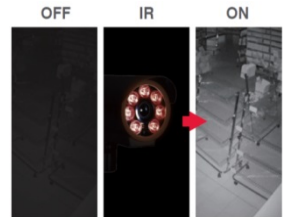

Open Network Video Interface Forum (ONVIF) is a standard for physical IP based security products. LR652 camera is ONVIF Profile S conformant

Privacy Masking

Privacy Masking can protect personal privacy by concealing specific areas in the camera's field of view. Doorways and house windows for example are not subject to surveillance.

Day and Night Operations via Removal of the IR-cut filter

LR652 is equipped with a mechanical IR cut filter to increase IR sensitivity and improve nighttime images. The adjustable filter allows day and night operations even in the low lux conditions, and can provide outstanding vision.

Built-in IR Illumination

The camera includes infrared (IR) LEDs for IR illumination to provide night vision up to 30 meters.

Motion Detection

If properly set up, any motion in front of the camera will be detected and saved as an event. Motion in the selected area will provoke an alert.