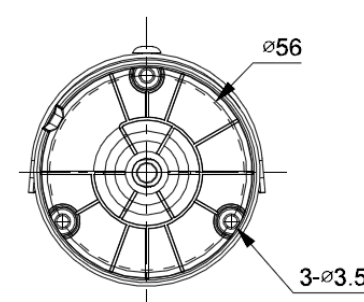

**Dimensions: (unit: mm)**

Body: 68(W) x 69(H) x 185(D) approx.

The L series cameras are your economical choice for small and medium sized businesses. LR832 Outdoor rated HD 30M IR Range Fixed Lens IP Camera in the L series is featuring 1080P at 15fps, built-in Sense up+ technology to deliver stunning video in low-light conditions. Utilising intelligent image signal processing, 2D WDR function, AGC control, and 3D Noise Reduction, the combination successfully delivers the ultimate low-light image without motion blur. The IP67-rated housing is designed to help the camera body withstand rain and dust and ensures operation under a multitude of harsh weather conditions. Support with PoE, privacy mask, White balance, and minimum illumination 0.15 Lux at F2.0 Low Light Mode