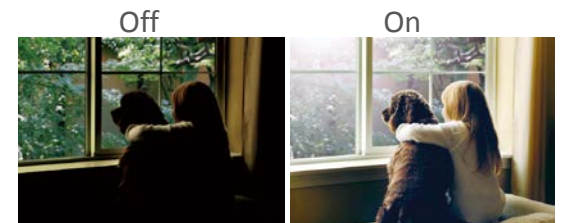

Back Light Compensation

Back Light Compensation (BLC) adjusts the exposure of the entire image to properly expose the subject in the foreground. No matter if the main object is moving toward left, right, upper, lower, or any location in the screen, BLC provides perfect exposure for an object in front of strong back light