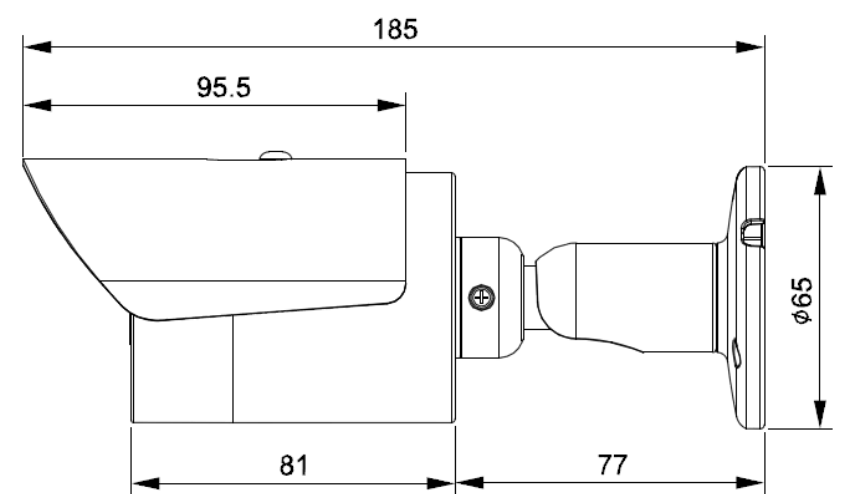

**Dimensions: (unit: mm)**

Body: 68(W) x 69(H) x 185(D) approx.

The L series cameras are your economical choice for small and medium sized businesses. LR832 Outdoor rated HD 30M IR Range Fixed Lens IP Camera in the L series is featuring 1080P at 15fps, built-in Sense up+ technology to deliver stunning video in low-light conditions. Utilising intelligent image signal processing, 2D WDR function, AGC control, and 3D Noise Reduction, the combination successfully delivers the ultimate low-light image without motion blur. The IP67-rated housing is designed to help the camera body withstand rain and dust and ensures operation under a multitude of harsh weather conditions. Support with PoE, privacy mask, White balance, and minimum illumination 0.15 Lux at F2.0 Low Light Mode