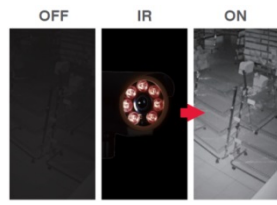

Built-in IR Illumination

LR832 IP camera with infrared (IR) illumination where IR LEDs are built-in. Built-in with IR LED, the camera provides night vision up to 30 meters