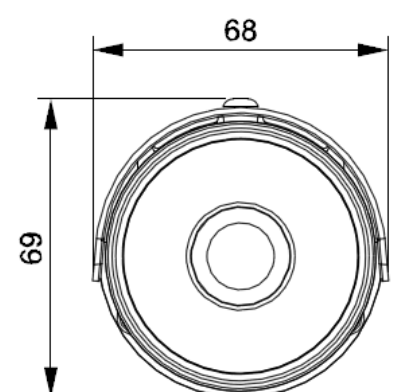

**Dimensions: (unit: mm)**

Body: 68(W) x 69(H) x 185(D) approx.

The L series cameras are your economical choice for small and medium sized businesses. LR832 Outdoor rated HD 30M IR Range Fixed Lens IP Camera in the L series is featuring 1080P at 15fps, built-in Sense up+ technology to deliver stunning video in low-light conditions. Utilising intelligent image signal processing, 2D WDR function, AGC control, and 3D Noise Reduction, the combination successfully delivers the ultimate low-light image without motion blur. The IP67-rated housing is designed to help the camera body withstand rain and dust and ensures operation under a multitude of harsh weather conditions. Support with PoE, privacy mask, White balance, and minimum illumination 0.15 Lux at F2.0 Low Light Mode