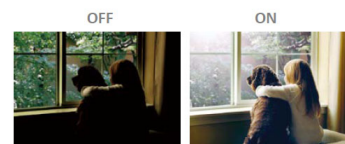

Impact Resistant

IK10-certified housing designed to protect the camera from destructive behavior

Day and Night Operations via Removal of the IR-cut filter

MR6342 camera was designed using a mechanical IR cut filter for increased IR sensitivity resulting in improved night time images. The removable IR-cut filter allows day and night operations even in the low lux condition providing outstanding vision

Back Light Compensation

Back Light Compensation (BLC) adjusts the exposure of the entire image to properly expose the subject in the foreground. No matter if the main object is moving toward left, right, upper, lower, or any location in the screen, BLC provides perfect exposure for an object in front of strong back light