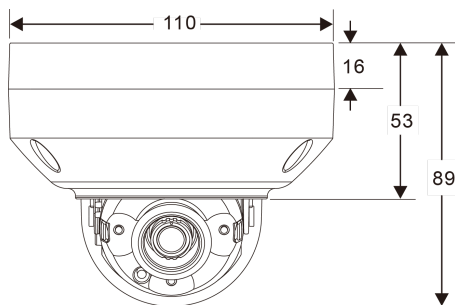

Dimensions
Ø110 × 89 mm

Diagram of mounting holes:(unit in mm)

Wind and Rain Standards

Meet international IP67 standards for dust and moisture resistant allowing you to install cameras in environments subject to wind and rain