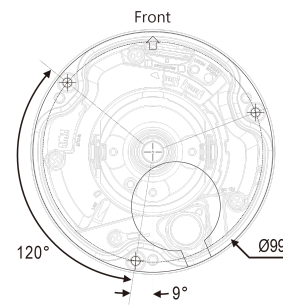

Dimensions
Ø110 × 89 mm

Diagram of mounting holes:(unit in mm)

Wind and Rain Standards

Meet international IP67 standards for dust and moisture resistant allowing you to install cameras in environments subject to wind and rain